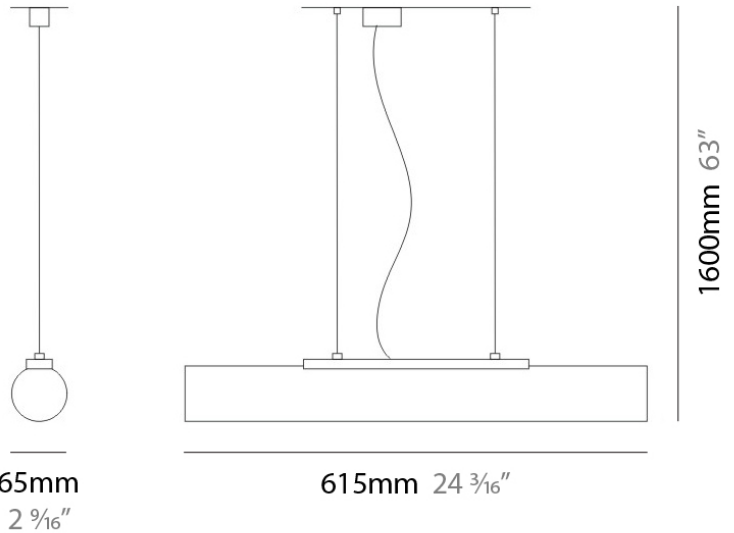

Division: Design

Mounting Type: Suspension

Mounting Location: Ceiling

Subcategory: Ambient

PHYSICAL

Shape: Cylinder

Length (mm): 615

Length (in): 24 ³/₁₆

Width (mm): 65

Width (in): 2 ³/₁₆

Max. Overall Height (mm): 1600

Max. Overall Height (in): 63

Light Distribution: Omnidirectional

Weight (kg): 2.3

Weight (lbs): 5

Diffuser: Satin White Glass

IP rating: IP20

OLYMPIA SURFACE

D23036

PROJECT
TYPE
NOTES
QUANTITY
DATE

GENERAL

Series: Olympia
 Division: Design
 Mounting Type: Surface
 Mounting Location: Wall
 Subcategory: Ambient

PHYSICAL

Shape: Cylinder
 Length (mm): 615
 Length (in): 24 ³/₁₆
 Height (mm): 65
 Height (in): 2 ⁹/₁₆
 Extension (mm): 88
 Extension (in): 3 ⁷/₁₆
 Light Distribution: Omnidirectional
 Weight (kg): 1.8
 Weight (lbs): 4
 Diffuser: Satin White Glass
 Fixture Finish: GRY
 Fixture Material: Metal